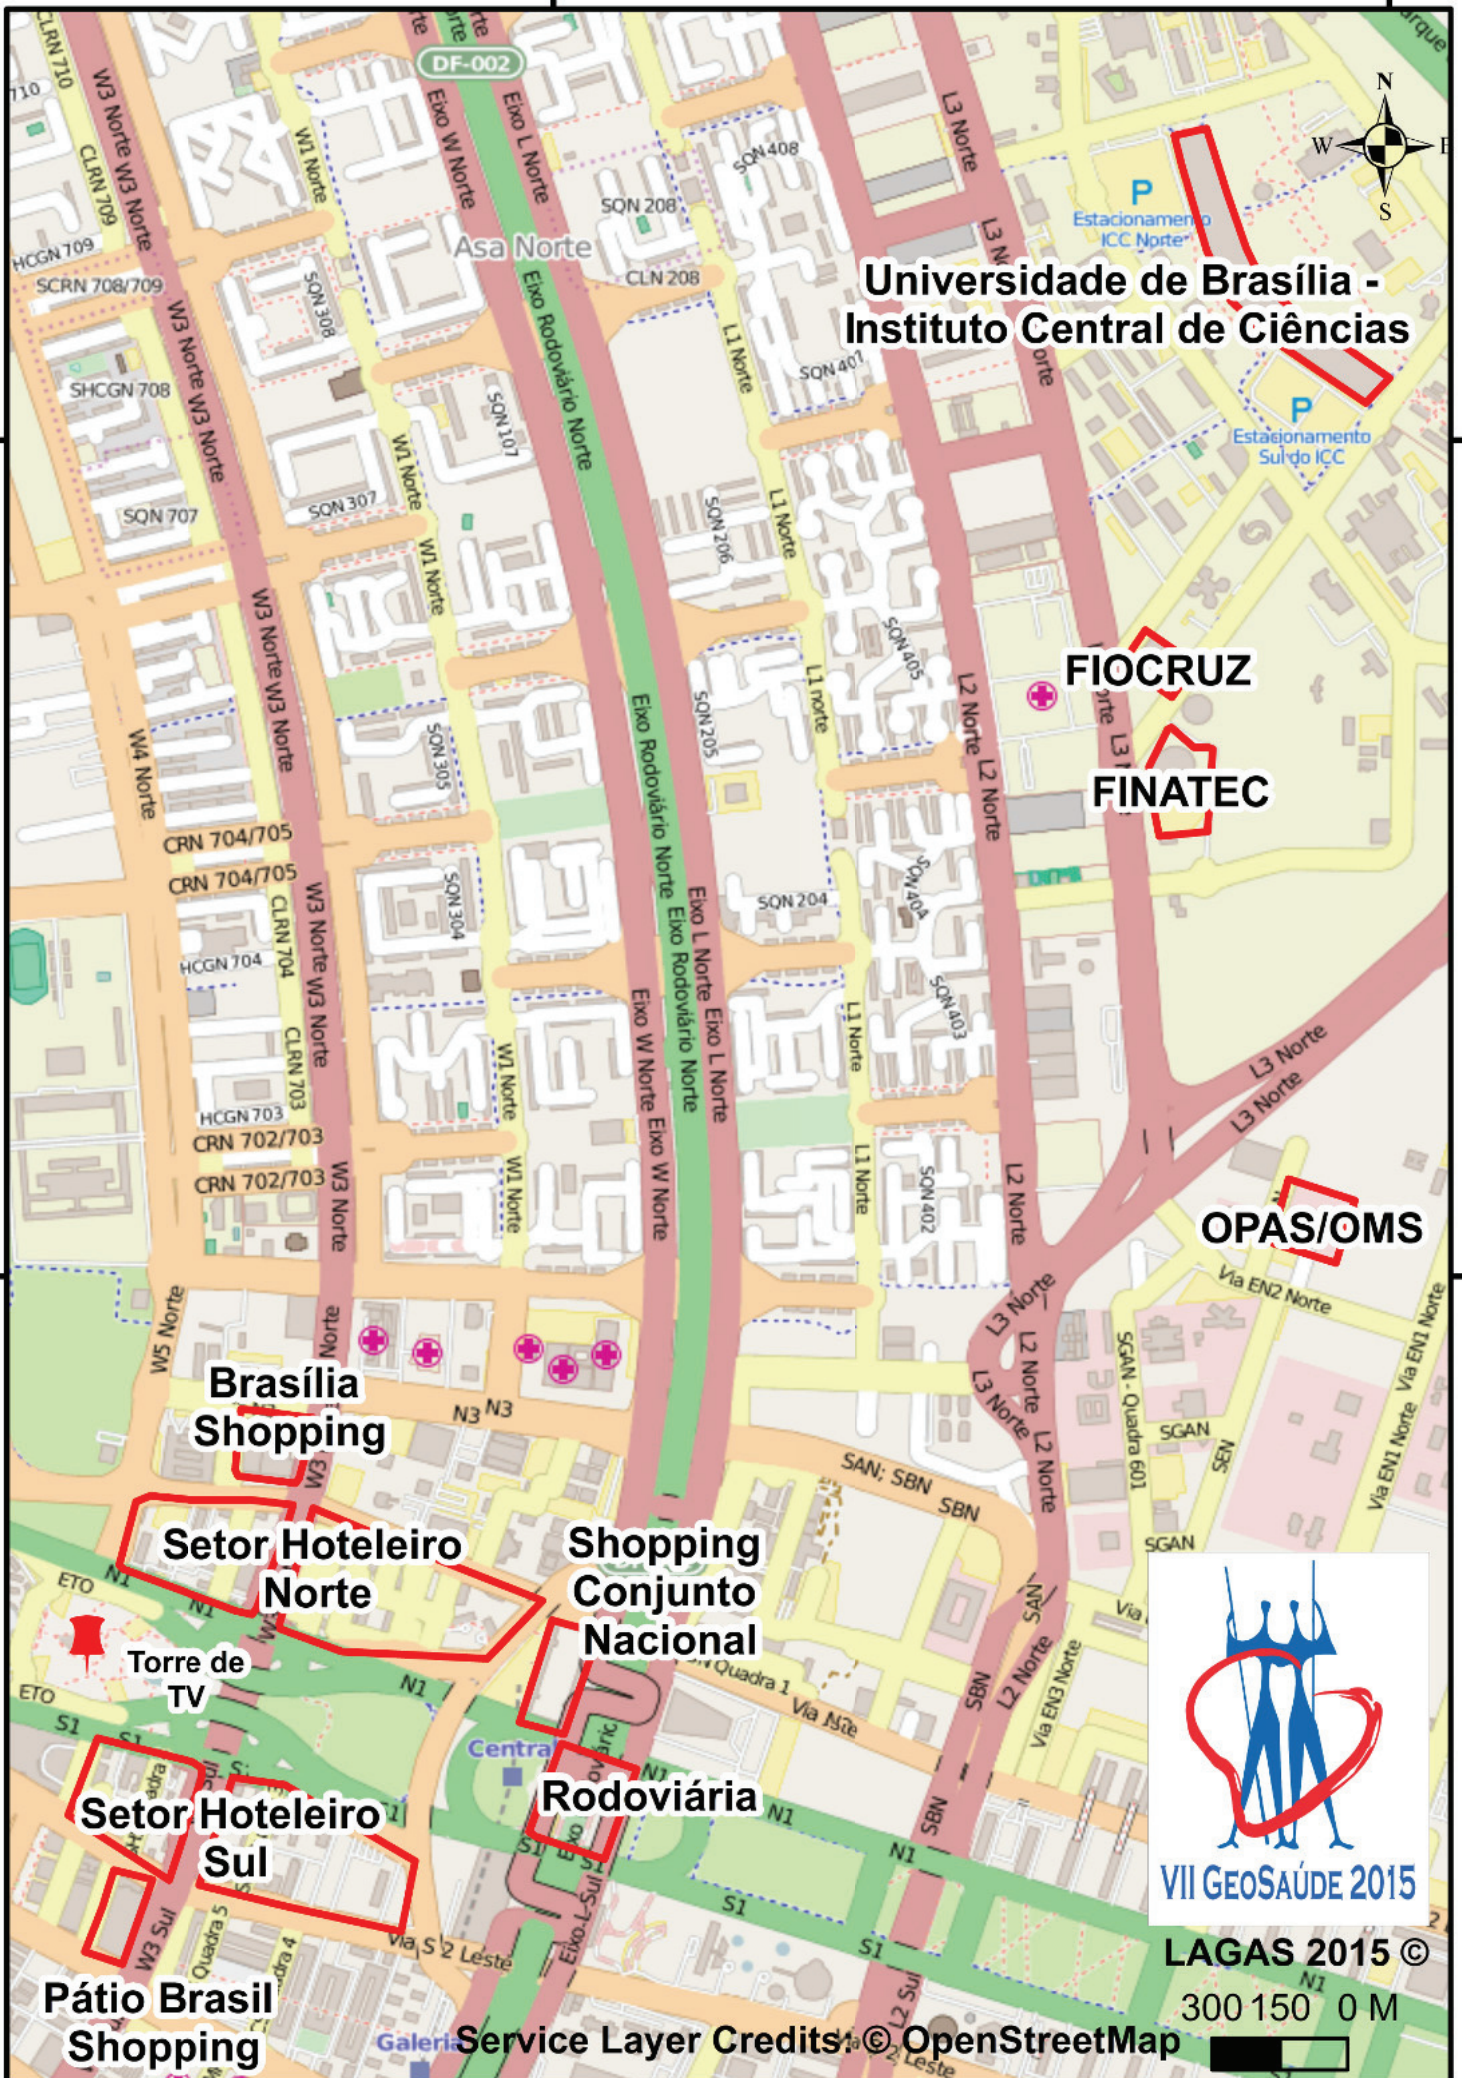

47°53'0"W

47°52'0"W

15°46'0"S

15°46'0"S

15°47'0"S

15°47'0"S

VII GEOSAÚDE 2015

LAGAS 2015 ©

300 150 0 M

47°53'0"W

47°52'0"W